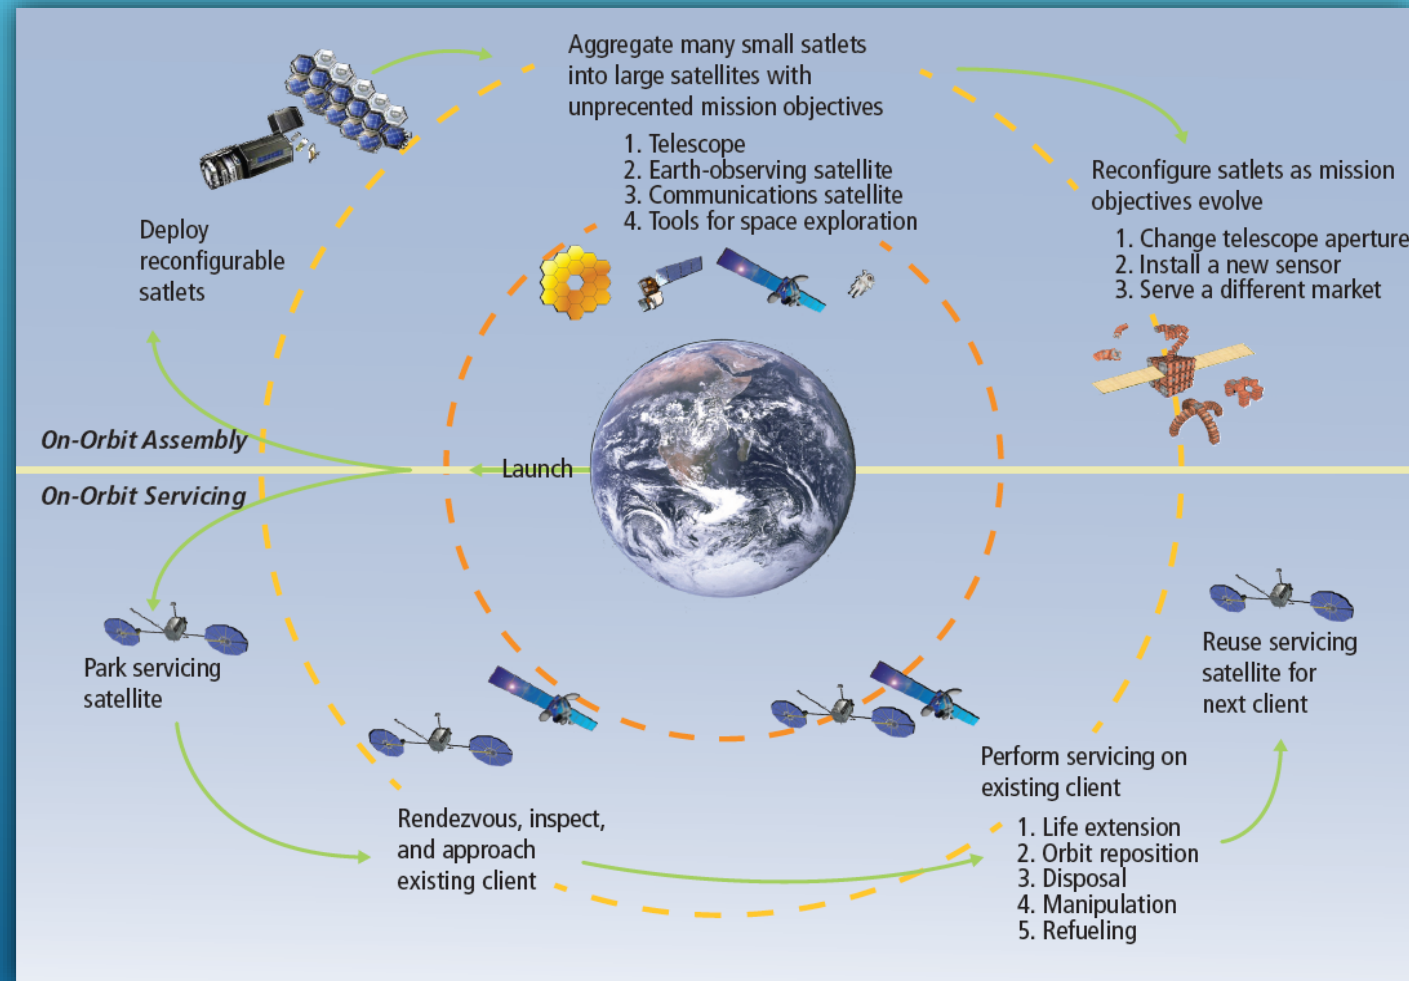

ON-ORBIT OPERATIONS

Jean-Jacques Tortora, Director, ESPI

Rodolphe Paris, Head of ESA Affairs and Key Account Manager, Airbus Defence and Space

Towards an Orbital Economy

Alexander Soucek, International and EU Law Services, ESA

On-orbit servicing: legal perspectives

WIFI SSID: ESPI_SPACE
PASSWORD: ESPI-SPACE003

Distinction between on-orbit assembly and servicing paradigms (adapted from David Barnhart, USC).